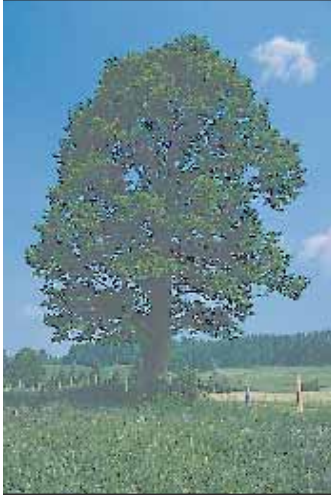

*Tilia americana*

# Basswood

**FAS - Select**

**#1 Common**

**#2 Common**

# Basswood

*Tilia americana*

<b>Colour</b>	Sapwood is very light creamy white. Heartwood is yellowish brown with darker streaks.
<b>Texture</b>	Close textured, diffuse porous.
<b>Common applications</b>	Mouldings, toys, carvings, picture frames, venetian blinds.